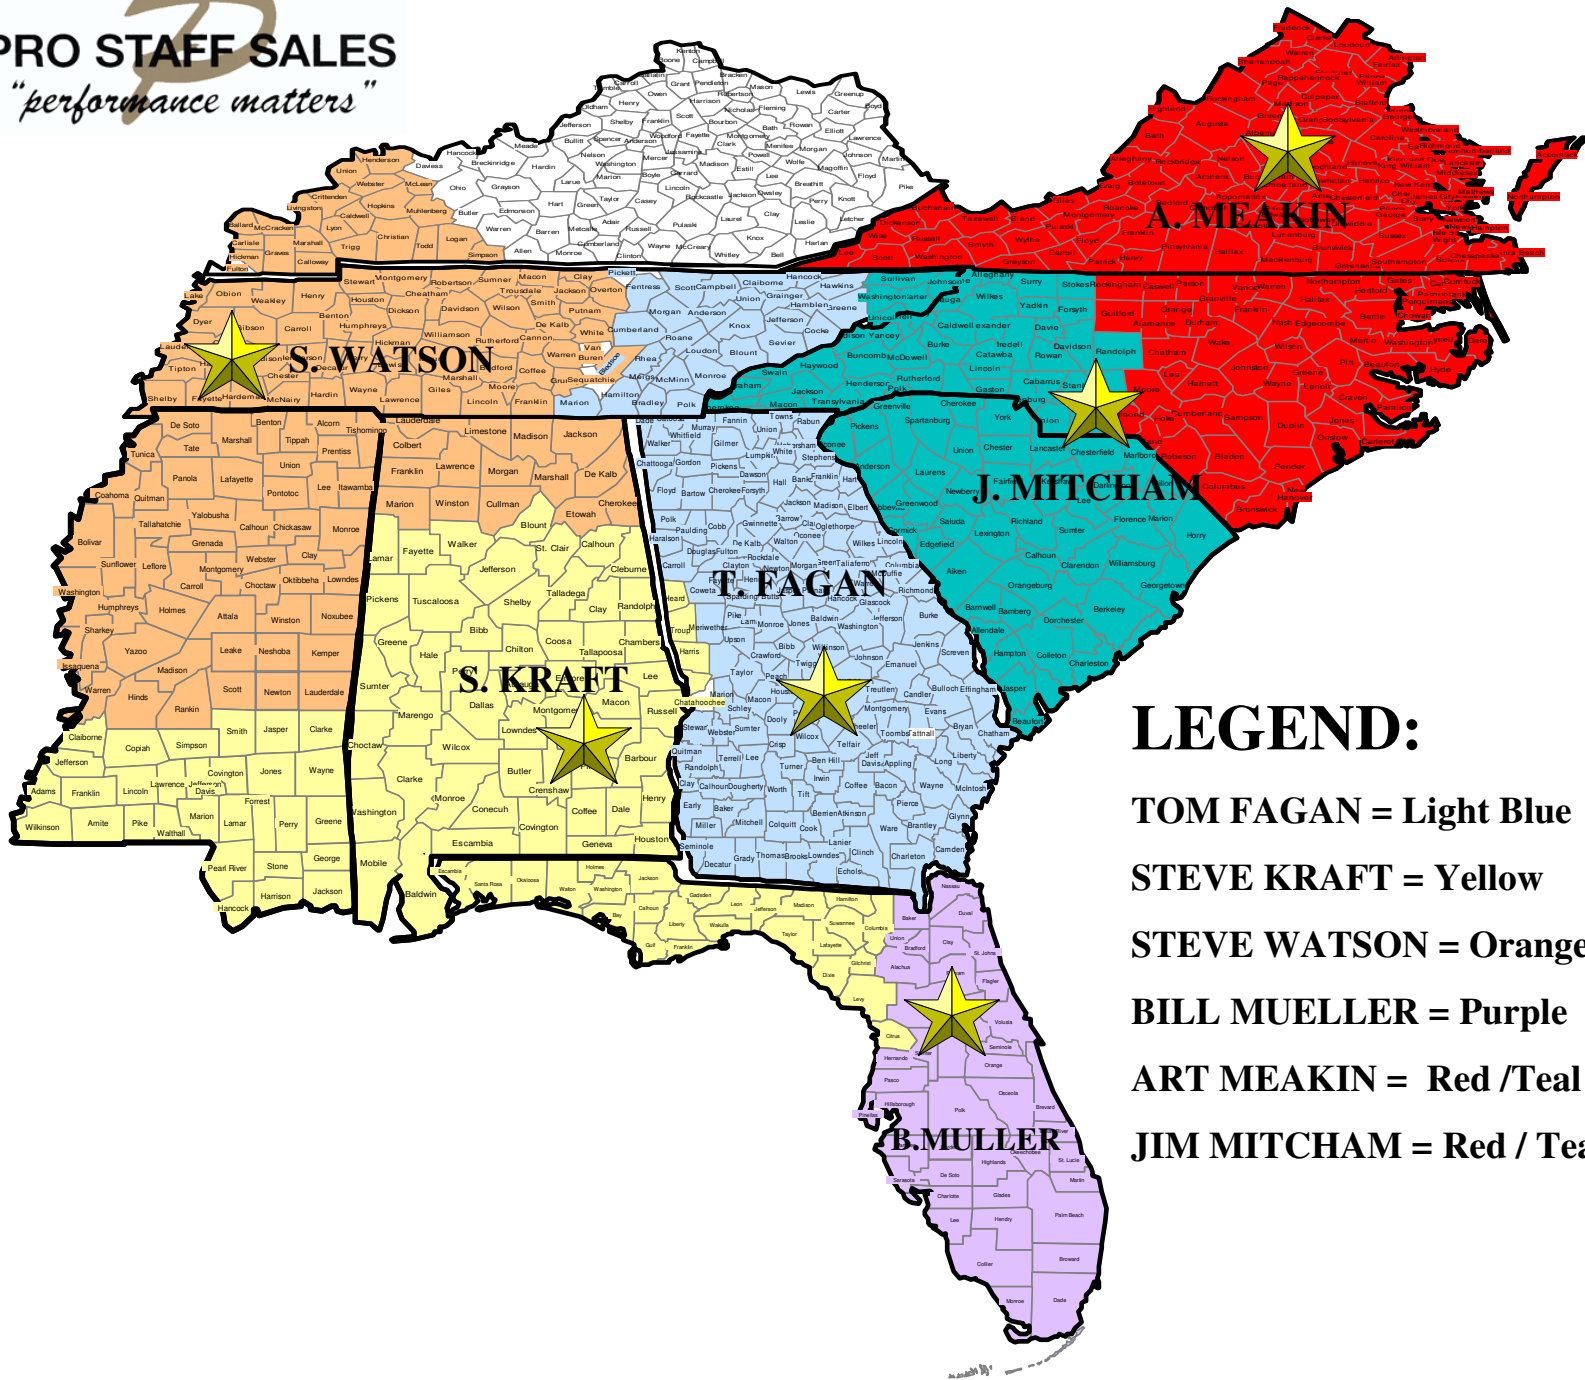

**PRO STAFF SALES**  
*"performance matters"*

**LEGEND:**

- TOM FAGAN = Light Blue**
- STEVE KRAFT = Yellow**
- STEVE WATSON = Orange**
- BILL MUELLER = Purple**
- ART MEAKIN = Red /Teal Green**
- JIM MITCHAM = Red / Teal Green**